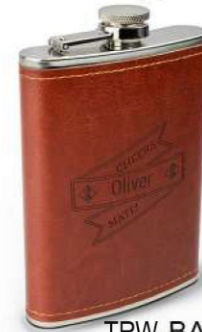

TRW-BA-05

Crocodile Brown Leather Hip Flask